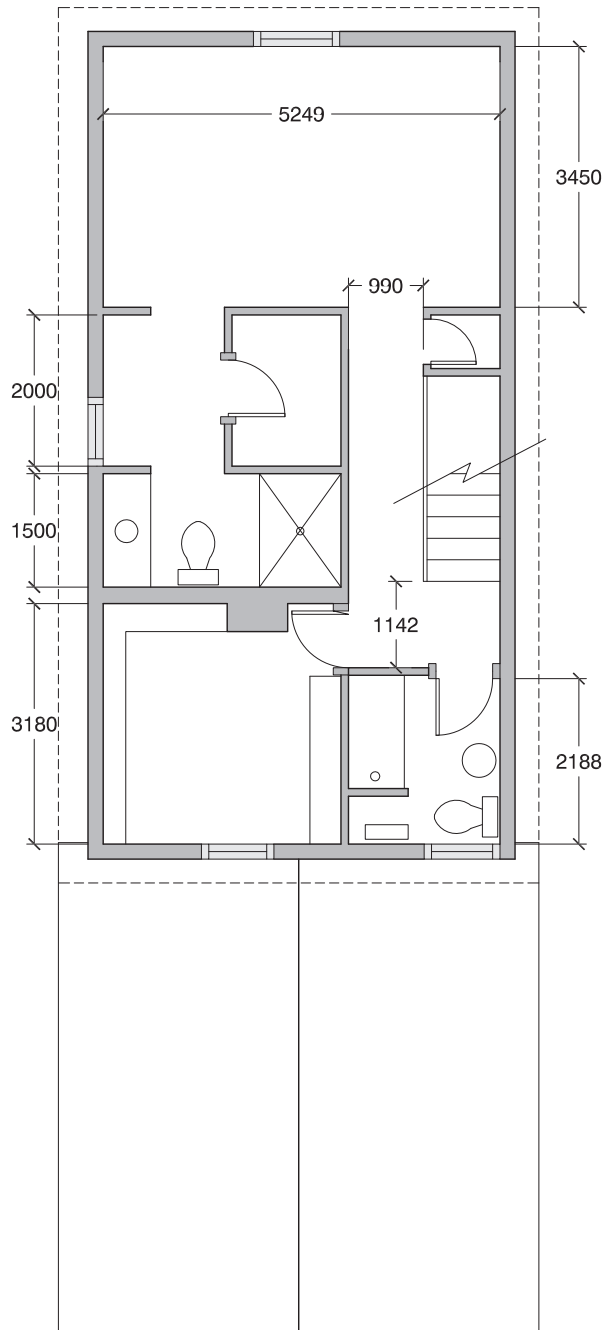

John Snow House Main Level
1:100

915 18th Ave SW
Calgary AB

John Snow House Second Level
1:100

915 18th Ave SW
Calgary AB

52.6m²